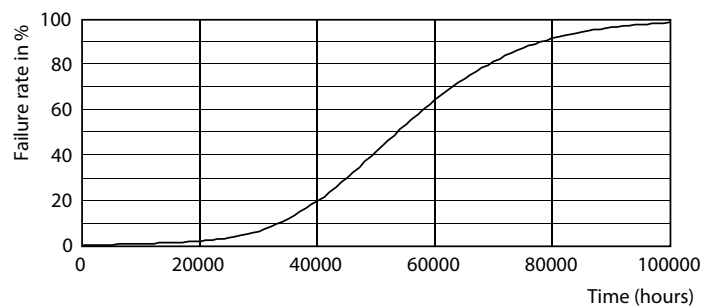

General uniform lighting - CorePro LEDtube 1500mm 20W 840 T8

Spectral Power Distribution Colour - CorePro LEDtube 1500mm 20W 840 T8

Životnost

Lumen Maintenance Diagram - CorePro LEDtube 1500mm 20W 840 T8