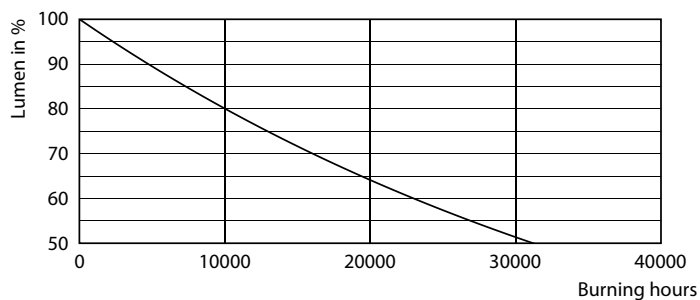

Lumen Maintenance Diagram - CorePro LEDbulb ND 13-100W A60 E27 830