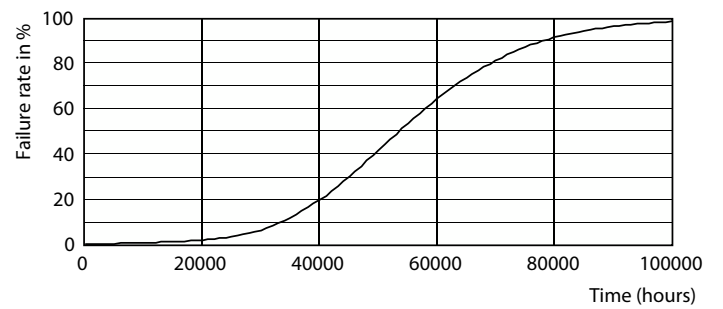

Light Distribution Diagram - CorePro LEDtube 1200mm 15.5W 840 T8

Spectral Power Distribution Colour - CorePro LEDtube 1200mm 15.5W 840 T8

Životnost

Lumen Maintenance Diagram - CorePro LEDtube 1200mm 15.5W 840 T8